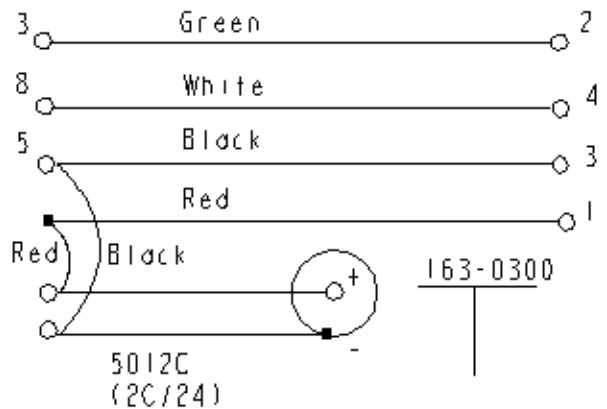

02-03-2009

5014C
(4C/24)

22-01-2065

Note

1. Cable: Use AWG#24, Unshielded, & untwisted 4/2 wire cable.
2. Function: This cable has the same electrical function as NTC-04-0003 except the length and wire gauge.

Rel	Date	Description	Req	Appd
Rel	01/09/03	Created New NTC P/N.	MN	GC

Unless otherwise noted:
All linear tolerances
are -1, +2.

Noritake Technology Center
2365 Clearbrook Drive
Arlington Heights, IL 60005
PH (847)364-4724 FAX(847)364-4615
Email: NTC.ELC@noritake.com

Data Cable with Power Line for GU7000				
UNIT	MM	DRN	SX	Date
				01/09/03
		P/N	NTC-04-0005	
		CHK'D	GC	Date
				01/09/03
		APP'D	GC	Date
				01/09/03
		Project	Filename	
			ntc-04-0005	
		DRN No.	SMT	OT